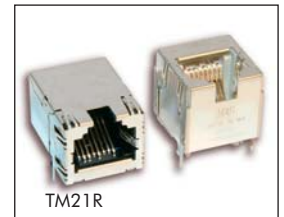

### TM plugs

- Shielded RJ45 plugs TM11P/21P/31P
- Covering performance range from Cat.5 - Cat.6A
- GHMT certified acc. to ISO/IEC 11801
- Cable range AWG 24-27, stranded and solid wire types available
- Covers in 9 different standard colors available
- Angled covers available
- One handtool for all plug types
- Unified cable assembly process for all types
- Standard products available from stock

### TM receptacles

- Shielded RJ45 receptacles TM11R/TM21R/TM24R
- Performance range Cat.5 – Cat.6
- Horizontal and vertical version available
- Versions with light pipe available

### Special versions

- TM11R with integrated transformer
- TM25R foldable version
- TM41 IP67 weather resistant hood with bayonet lock to be used with standard plug/receptacle