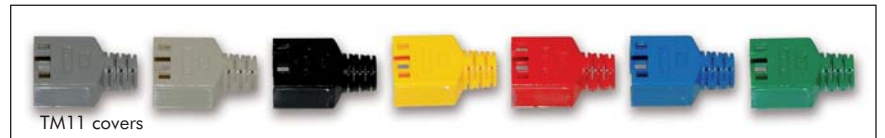

## High Speed Network Connectors

### TM plugs

- Shielded RJ45 plugs TM11P/21P/31P
- Covering performance range from Cat.5 - Cat.6A
- GHMT certified acc. to ISO/IEC 11801
- Cable range AWG 24-27, stranded and solid wire types available
- Covers in 9 different standard colors available
- Angled covers available
- One handtool for all plug types
- Unified cable assembly process for all types
- Standard products available from stock

### TM receptacles

- Shielded RJ45 receptacles TM11R/TM21R/TM24R
- Performance range Cat.5 – Cat.6
- Horizontal and vertical version available
- Versions with light pipe available

### Special versions

- TM11R with integrated transformer
- TM25R foldable version
- TM41 IP67 weather resistant hood with bayonet lock to be used with standard plug/receptacle